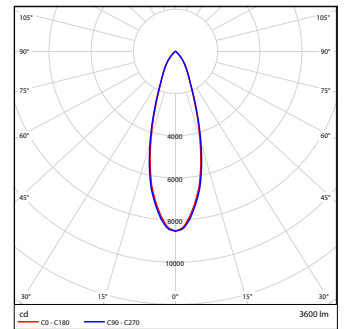

* accessories to be ordered separately

Photometric data

Beam angle 25°

11W 3000K

22W 3000K

32W 3000K

36W 3000K

11W 4000K

*not on DOC

Dimensions (mm)

Wattage	A / Head diameter (mm)	B / Length (mm)	C / Height (mm)	Weight (kg)
11W	60	95	143	0.370
22W	85	108	175.5	0.700
32W	96	140	182	1.090
36W	96	140	182	1.090