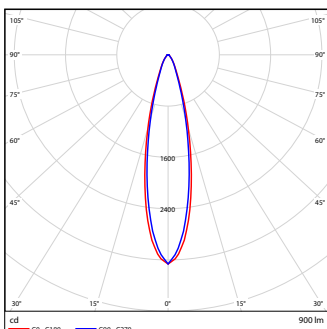

* accessories to be ordered separately

Photometric data

Beam angle 25°

11W 3000K

22W 3000K

32W 3000K

36W 3000K

11W 4000K