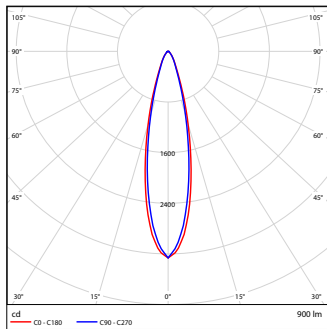

* accessories to be ordered separately

Photometric data

Beam angle 25°

11W 3000K

22W 3000K

32W 3000K

36W 3000K

11W 4000K

*not on DOC

Dimensions (mm)

Wattage	A / Head diameter (mm)	B / Length (mm)	C / Height (mm)	Weight (kg)
11W	60	95	143	0.370
22W	85	108	175.5	0.700
32W	96	140	182	1.090
36W	96	140	182	1.090