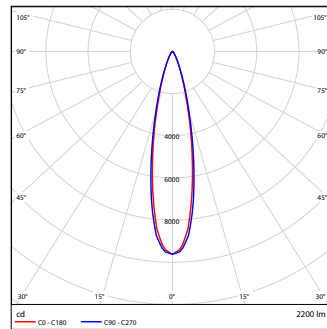

* accessories to be ordered separately

Photometric data

Beam angle 25°

11W 3000K

22W 3000K

32W 3000K

36W 3000K

11W 4000K