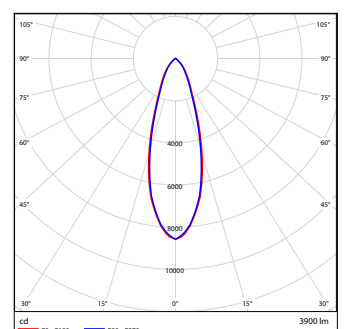

36W 4000K

Photometry is based on LM79