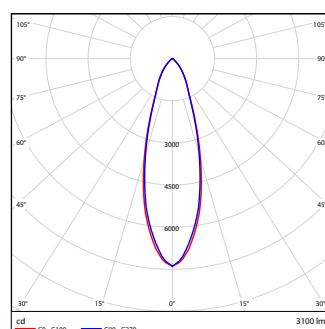

Specification summary

Product code

Product description

Adjustable Accessories*

93114888	LED Track Lens ADV/LUX M 20D 10PC	20° beam angle replaceable lens for 22W
93114889	LED Track Lens ADV/LUX M 25D 10PC	25° beam angle replaceable lens for 22W
93114890	LED Track Lens ADV/LUX M 40D 10PC	40° beam angle replaceable lens for 22W
93114891	LED Track Lens ADV/LUX M 55D 10PC	55° beam angle replaceable lens for 22W
93114896	LED Track Lens LUX L 25D 10PC	25° beam angle replaceable lens for 32/36W
93114897	LED Track Lens LUX L 40D 10PC	40° beam angle replaceable lens for 32/36W
93114898	LED Track Lens LUX L 55D 10PC	55° beam angle replaceable lens for 32/36W
93114902	LED Track LUX Honeycomb M WT 10PC	
93114800	LED Track LUX Honeycomb M BK 10PC	compatible with 22W fixture
93114904	LED Track LUX Barndoor M WT 10PC	
93114802	LED Track LUX Barndoor M BK 10PC	
93114903	LED Track LUX Honeycomb L WT 10PC	
93114801	LED Track LUX Honeycomb L BK 10PC	compatible with 32/36W fixture
93114905	LED Track LUX Barndoor L WT 10PC	
93114803	LED Track LUX Barndoor L BK 10PC	

* accessories to be ordered separately

Photometric data

Beam angle 25°

32W 4000K

Photometry is based on LM79