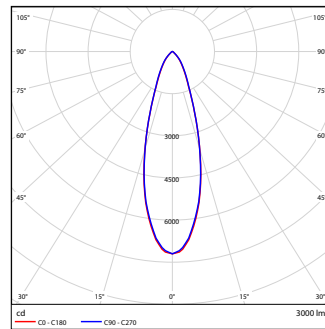

* accessories to be ordered separately

Photometric data

Beam angle 25°

11W 3000K

22W 3000K

32W 3000K

36W 3000K

11W 4000K

*not on DOC

Dimensions (mm)

Wattage	A / Head diameter (mm)	B / Length (mm)	C / Height (mm)	Weight (kg)
11W	60	95	143	0.370
22W	85	108	175.5	0.700
32W	96	140	182	1.090
36W	96	140	182	1.090