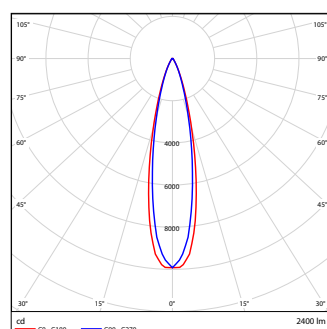

* accessories to be ordered separately

Photometric data

Beam angle 25°

11W 3000K

22W 3000K

32W 3000K

36W 3000K

11W 4000K