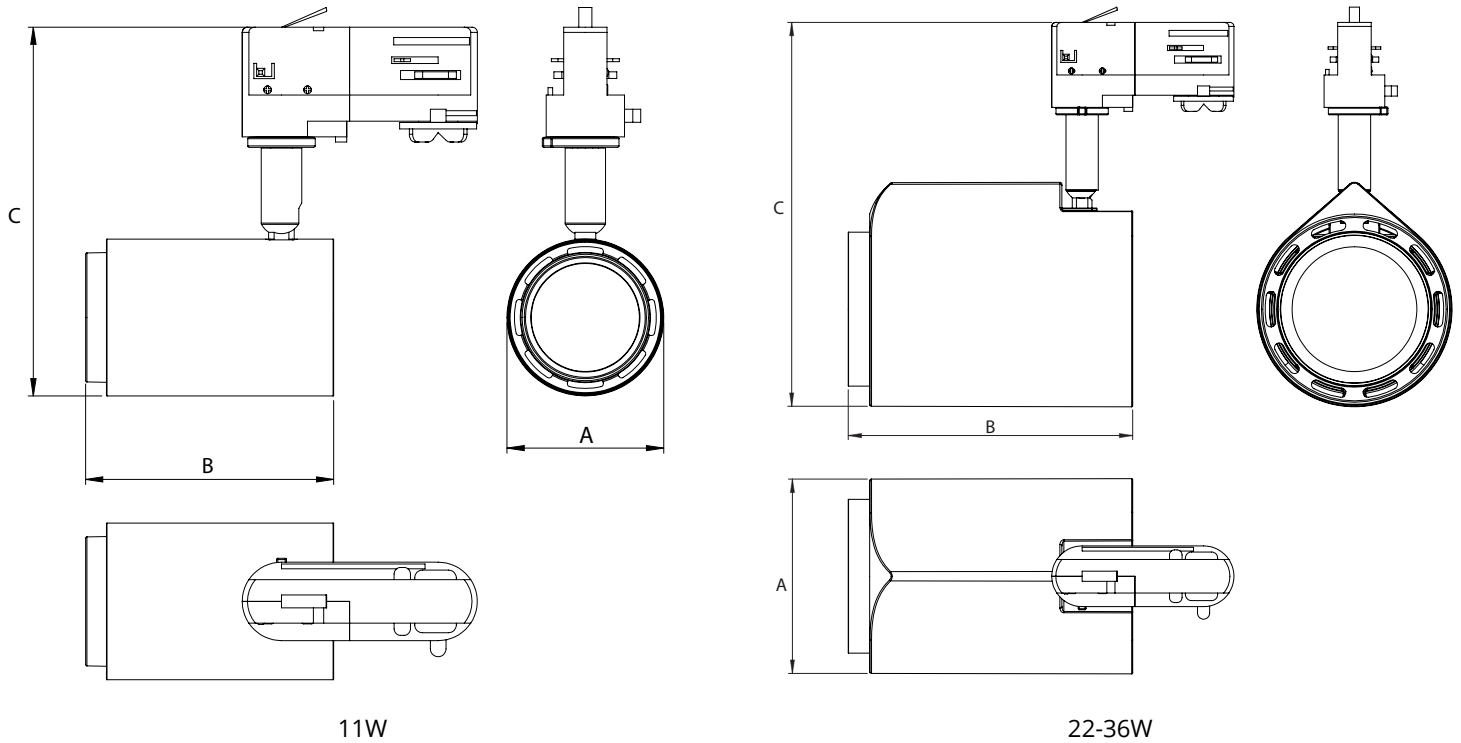

* accessories to be ordered separately

Photometric data

Beam angle 25°

11W 3000K

22W 3000K

32W 3000K

36W 3000K

11W 4000K

*not on DOC

Dimensions (mm)

Wattage	A / Head diameter (mm)	B / Length (mm)	C / Height (mm)	Weight (kg)
11W	60	95	143	0.370
22W	85	108	175.5	0.700
32W	96	140	182	1.090
36W	96	140	182	1.090